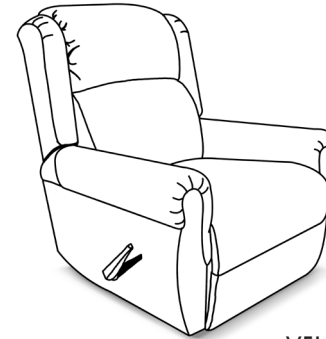

Features

- Cushions/Backs
- Cushions/Back/Attached
- Cushions/Seat
- Fabric Types Available
- Legs/Plastic
- Options/Available
  (Additional Charge)
- Seat Construction
- Seating/Tight
- Trim/Brass Nails

- Webbing with Sinuous Wire
- Polyester fiber fill - *Zipper Access*
- Block foam with polyester fiber wrap
- **V5H00/N:** Bodies
- **V5H00AL/LN:** Leathers
- Integral part of frame with glide
- **PM-** Power available on all pieces except -70
- **BP-** Battery Pack available on all pieces except -70
- Sinuous Wire
- Standard
- Standard on V5H0N only

V5H0