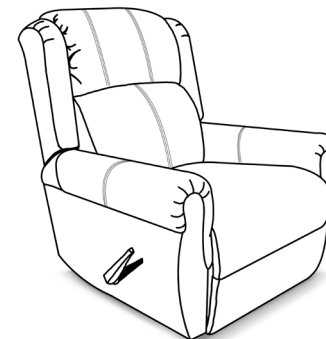

V5H0/V5H0N SERIES

V5H00AL/V5H00LN SERIES

Dimensions

		<i>O.A</i> <i>LENGTH</i>	<i>O.A</i> <i>DEPTH</i>	<i>O.A</i> <i>HEIGHT</i>	<i>SEAT</i> <i>LENGTH</i>	<i>SEAT</i> <i>DEPTH</i>	<i>SEAT</i> <i>HEIGHT</i>
V5H032/V5H032N	Min. Prox. Recliner	35"	41"	40"	21"	21"	21"
V5H052/V5H052N	Rocker Recliner	35"	41"	40"	21"	21"	21"
V5H070/V5H070N	Swivel Gliding Recliner	35"	41"	40"	21"	21"	21"
V5H32AL/V5H32LN	Min. Prox. Recliner	35"	41"	40"	21"	21"	21"
V5H52AL/V5H52LN	Rocker Recliner	35"	41"	40"	21"	21"	21"
V5H70AL/V5H70LN	Swivel Gliding Recliner	35"	41"	40"	21"	21"	21"

4/24

Features

- Cushions/Backs
- Cushions/Back/Attached
- Cushions/Seat
- Fabric Types Available
- Legs/Plastic
- Options/Available
  (Additional Charge)
- Seat Construction
- Seating/Tight
- Trim/Brass Nails

- Webbing with Sinuous Wire
- Polyester fiber fill - *Zipper Access*
- Block foam with polyester fiber wrap
- **V5H00/N:** Bodies
- **V5H00AL/LN:** Leathers
- Integral part of frame with glide
- **PM-** Power available on all pieces except -70
- **BP-** Battery Pack available on all pieces except -70
- Sinuous Wire
- Standard
- Standard on V5H0N only

V5H00AL