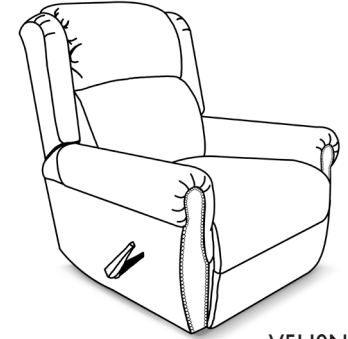

V5H0/V5H0N SERIES

V5H00AL/V5H00LN SERIES

Dimensions

		<i>O.A</i> <i>LENGTH</i>	<i>O.A</i> <i>DEPTH</i>	<i>O.A</i> <i>HEIGHT</i>	<i>SEAT</i> <i>LENGTH</i>	<i>SEAT</i> <i>DEPTH</i>	<i>SEAT</i> <i>HEIGHT</i>
V5H032/V5H032N	Min. Prox. Recliner	35"	41"	40"	21"	21"	21"
V5H052/V5H052N	Rocker Recliner	35"	41"	40"	21"	21"	21"
V5H070/V5H070N	Swivel Gliding Recliner	35"	41"	40"	21"	21"	21"
V5H32AL/V5H32LN	Min. Prox. Recliner	35"	41"	40"	21"	21"	21"
V5H52AL/V5H52LN	Rocker Recliner	35"	41"	40"	21"	21"	21"
V5H70AL/V5H70LN	Swivel Gliding Recliner	35"	41"	40"	21"	21"	21"

4/24

Features

- Cushions/Backs
- Cushions/Back/Attached
- Cushions/Seat
- Fabric Types Available
- Legs/Plastic
- Options/Available
  (Additional Charge)
- Seat Construction
- Seating/Tight
- Trim/Brass Nails

- Webbing with Sinuous Wire
- Polyester fiber fill - *Zipper Access*
- Block foam with polyester fiber wrap
- **V5H00/N:** Bodies
- **V5H00AL/LN:** Leathers
- Integral part of frame with glide
- **PM-** Power available on all pieces except -70
- **BP-** Battery Pack available on all pieces except -70
- Sinuous Wire
- Standard
- Standard on V5H0N only

V5H0N