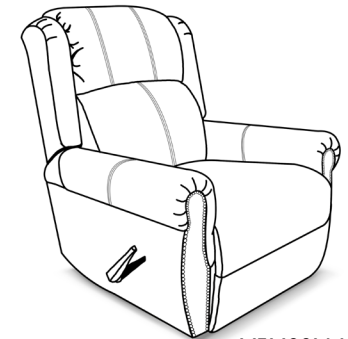

V5H0/V5H0N SERIES

V5H00AL/V5H00LN SERIES

Dimensions

		<i>O.A</i> <i>LENGTH</i>	<i>O.A</i> <i>DEPTH</i>	<i>O.A</i> <i>HEIGHT</i>	<i>SEAT</i> <i>LENGTH</i>	<i>SEAT</i> <i>DEPTH</i>	<i>SEAT</i> <i>HEIGHT</i>
V5H032/V5H032N	Min. Prox. Recliner	35"	41"	40"	21"	21"	21"
V5H052/V5H052N	Rocker Recliner	35"	41"	40"	21"	21"	21"
V5H070/V5H070N	Swivel Gliding Recliner	35"	41"	40"	21"	21"	21"
V5H32AL/V5H32LN	Min. Prox. Recliner	35"	41"	40"	21"	21"	21"
V5H52AL/V5H52LN	Rocker Recliner	35"	41"	40"	21"	21"	21"
V5H70AL/V5H70LN	Swivel Gliding Recliner	35"	41"	40"	21"	21"	21"

4/24

Features

- Cushions/Backs
- Cushions/Back/Attached
- Cushions/Seat
- Fabric Types Available
- Legs/Plastic
- Options/Available
  (Additional Charge)
- Seat Construction
- Seating/Tight
- Trim/Brass Nails

- Webbing with Sinuous Wire
- Polyester fiber fill - *Zipper Access*
- Block foam with polyester fiber wrap
- **V5H00/N:** Bodies
- **V5H00AL/LN:** Leathers
- Integral part of frame with glide
- **PM-** Power available on all pieces except -70
- **BP-** Battery Pack available on all pieces except -70
- Sinuous Wire
- Standard
- Standard on V5H0N only

V5H00LN